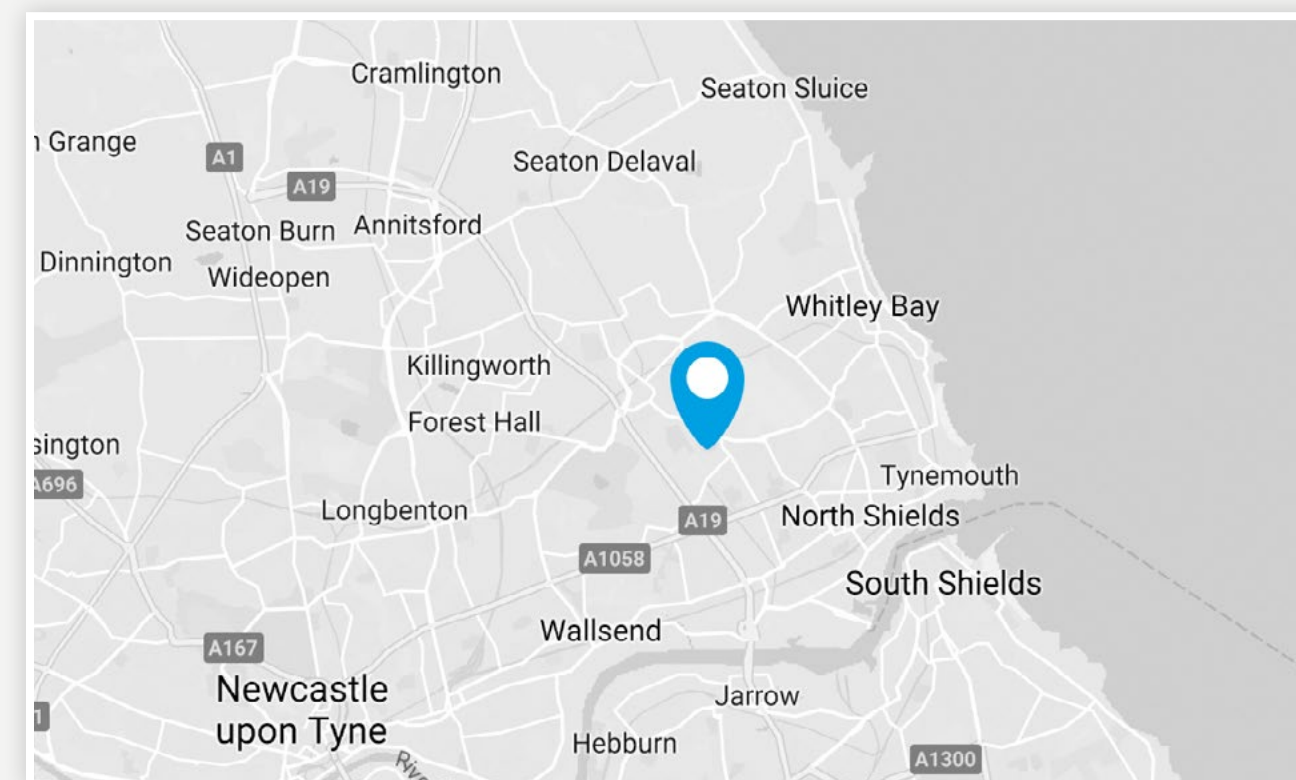

## NEWCASTLE EAST DATA CENTRE

### Why Newcastle East?

Located to the East of Newcastle, this purpose-built colocation facility is the gateway for connections into Yorkshire and the North East and enables **high speed European and transatlantic connectivity**, due to its close proximity to the Euroconnect-1 international fibre landing station. The highly resilient facility is easily accessible by road, rail, tram and air and is pre-built and pre-configured for the rapid installation of your hardware, whether you require part of a single rack or multiple racks in a secure cage.

### LOCATION

New York Way  
North Shields, Tyne & Wear  
NE27 0QF