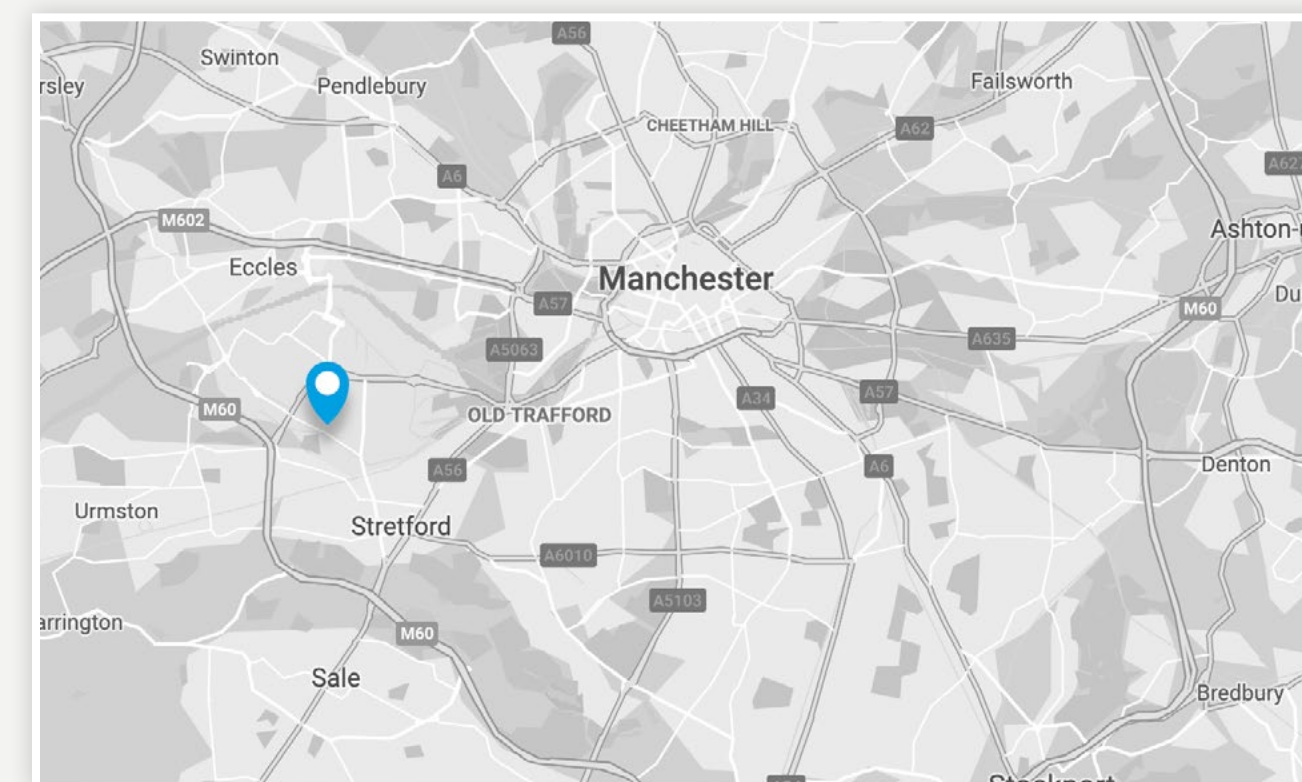

## MANCHESTER DATA CENTRE

### Why Manchester?

Located close to the ring road and **M60 motorway**, our Manchester colocation facility complements Pulsant's existing network of **strategically located data centres**. It offers good transport links and connectivity, including a **LINX Manchester Point of Presence (POP)** on site. – We also have Vodafone, Zayo, BT.

### LOCATION