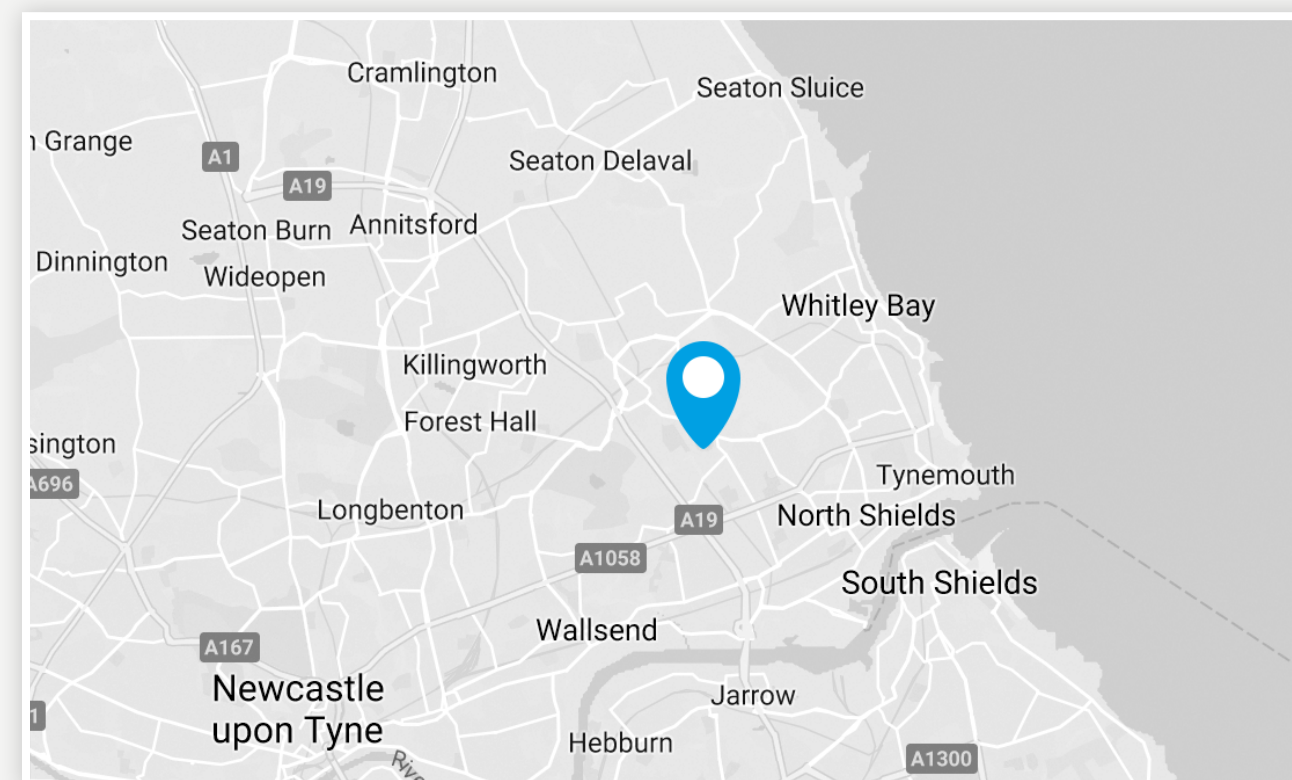

## NEWCASTLE EAST DATA CENTRE

### Why Newcastle East?

Located to the East of Newcastle, this purpose-built colocation facility is the gateway for connections into Yorkshire and the North East and enables **high speed European and transatlantic connectivity**, due to its close proximity to the Euroconnect-1 international fibre landing station. The highly resilient facility is easily accessible by road, rail, tram and air and is pre-built and pre-configured for the rapid installation of your hardware, whether you require part of a single rack or multiple racks in a secure cage.

### LOCATION

New York Way  
North Shields, Tyne & Wear  
NE27 0QF